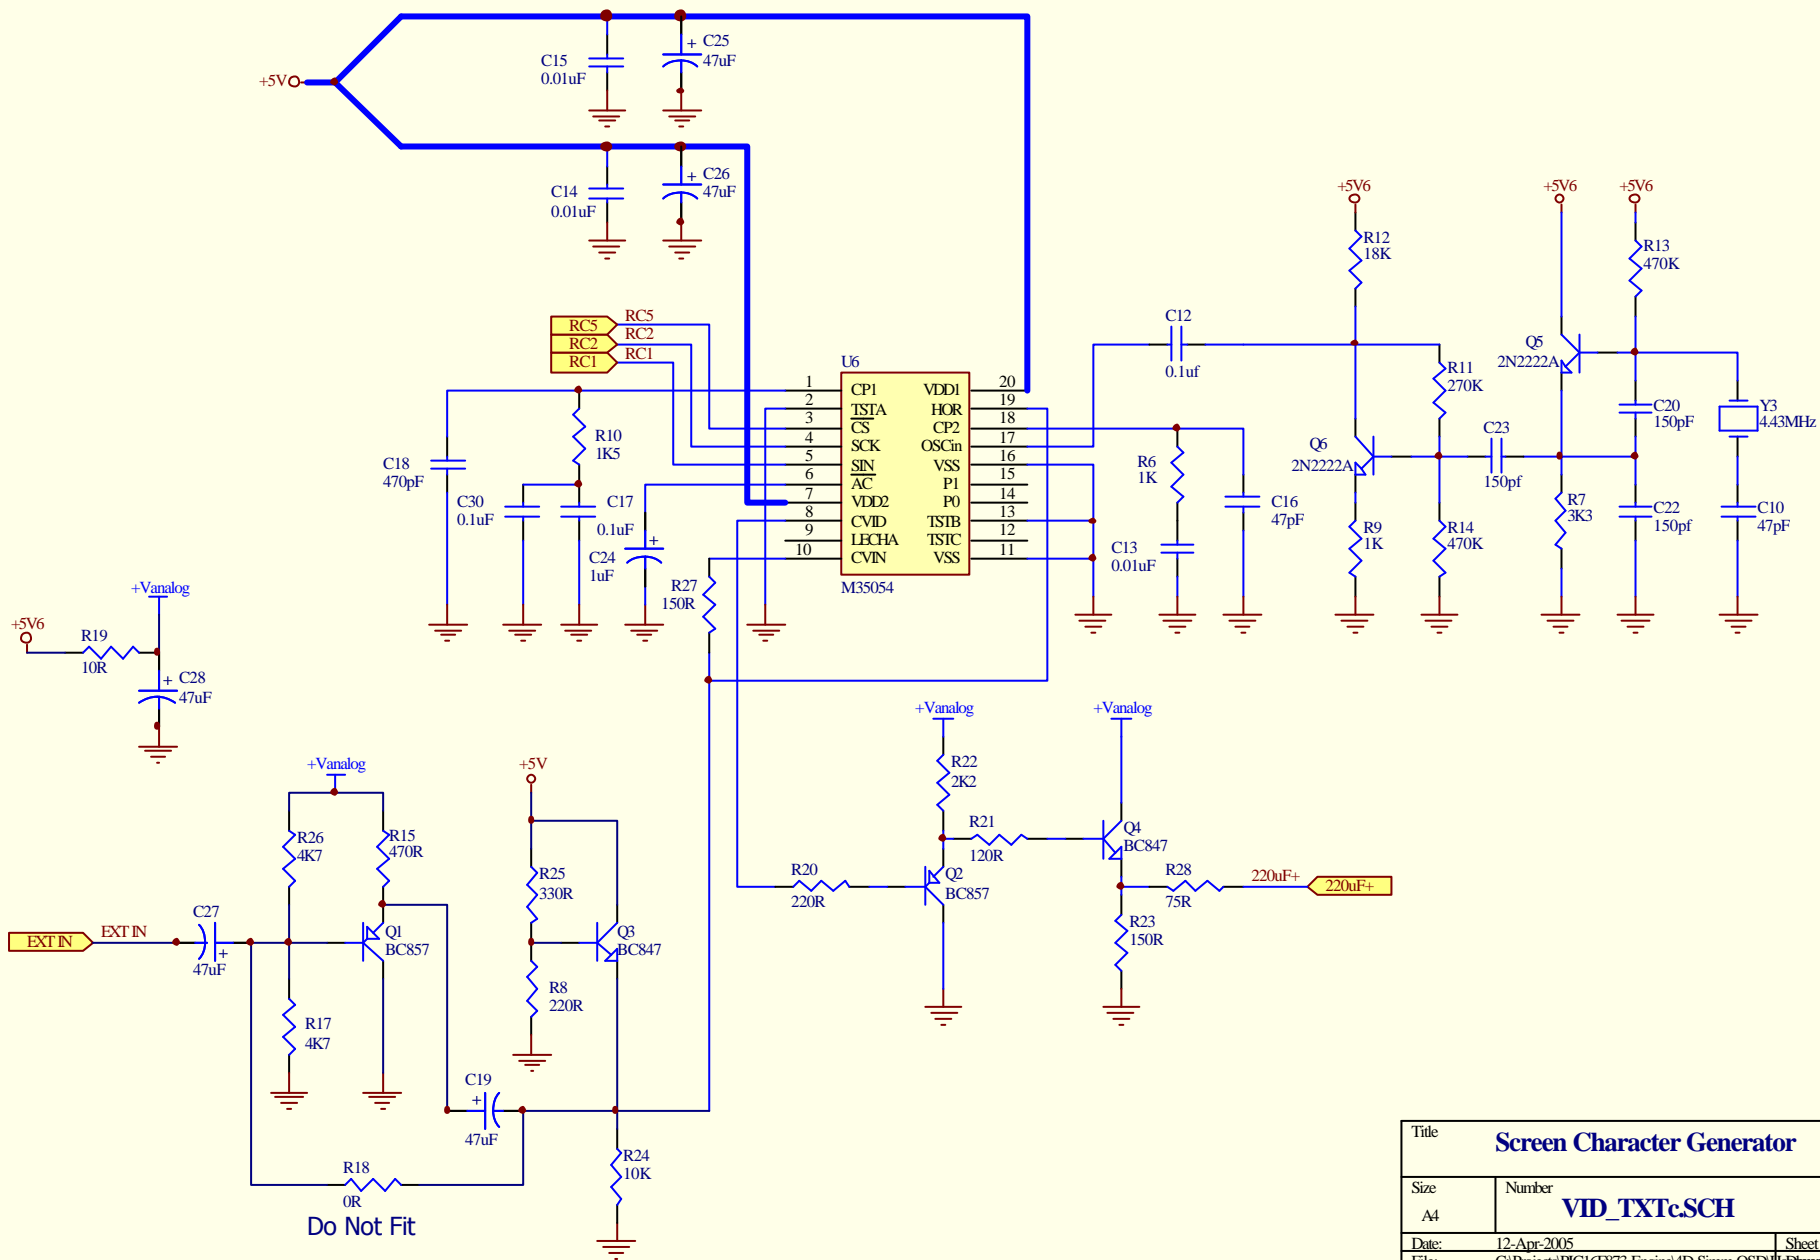

Title		
4D-SIMM-16F8XX + Screen Character Generator		
Size	Number	Revision
A4	4D-SIM2c.SCH	C
Date:	12-Apr-2005	Sheet 1 of 2
File:	C:\Projects\PIC16F873-Engine\4D Simm OSD\Drawings\4Dsim2c.DDB	

Do Not Fit

Title			Screen Character Generator		
Size	Number	Revision			
A4	VID_TXTc.SCH	C			
Date:	12-Apr-2005	Sheet 1 of 1			
File:	C:\Projects\PIC16F873-Engine\4D Simm OSD\Drawn\PSD\Btl-3-4d-sim2c.DDB				