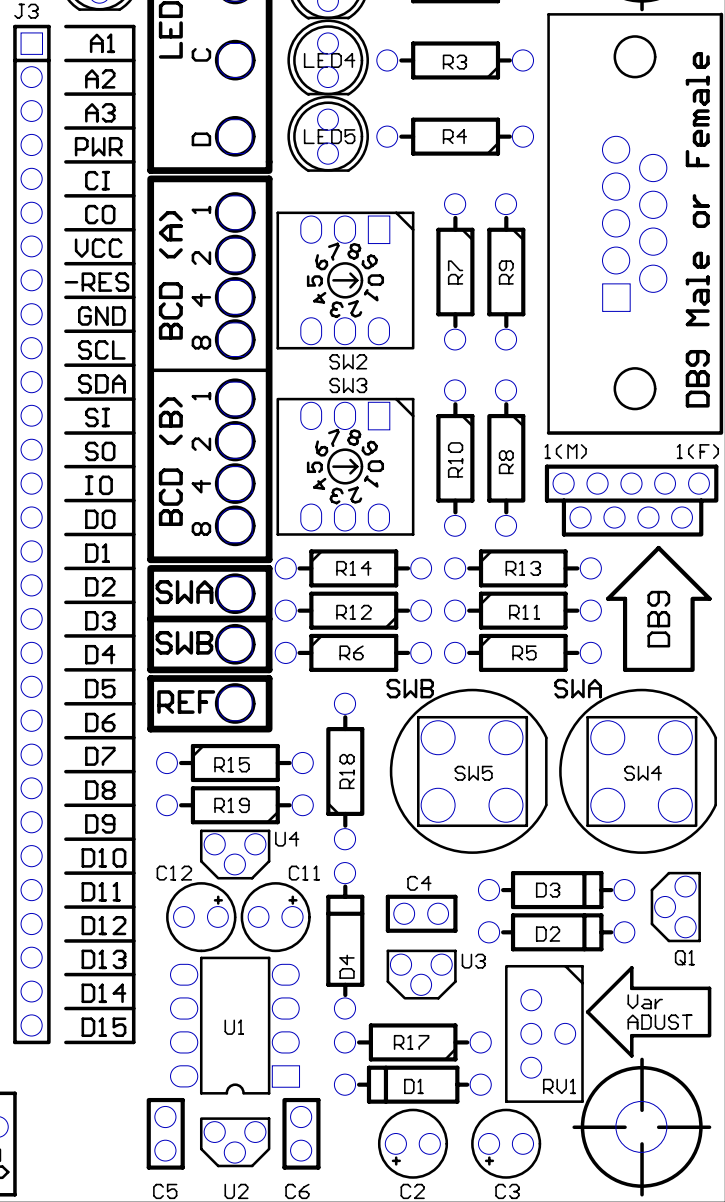

6000 (mil)

SimmBuss
BreadBoard

SCORPIA DESIGN
Copyright 2001
SBBB02 Rev A

3950 (mil)